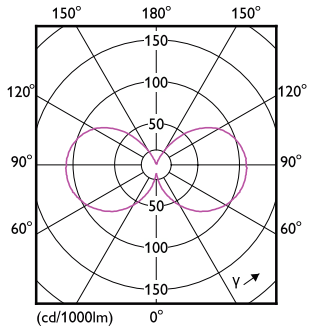

MASTER UltraEfficient LED-kerter og kroner

Fotometriske data

Light Distribution Diagram - MAS LEDCandleND2.3-40W E14 840B35 CLG UE