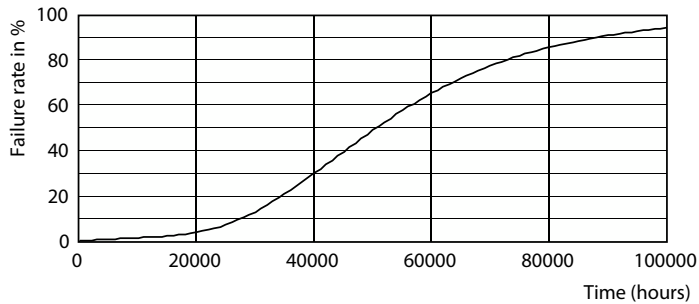

Levetid

Life Expectancy Diagram - MAS LEDCandleND2.3-40W E14 840B35 CLG UE