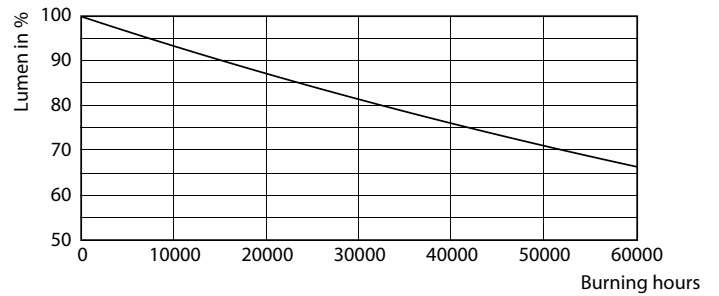

Lumen Maintenance Diagram - MAS LEDCandleND2.3-40W E14 840B35 CLG UE